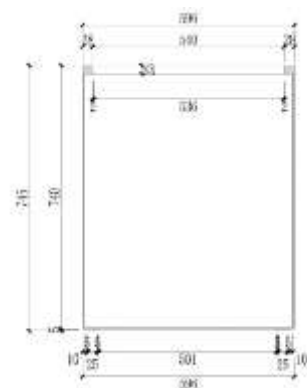

Custom Pots